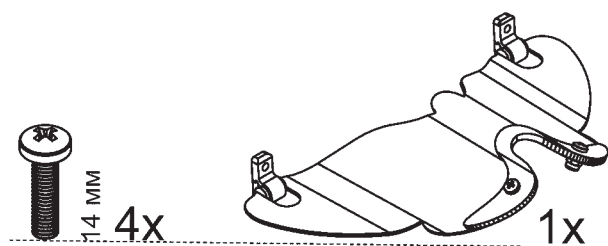

Ironing board set with accessories, metal mesh (MS)

4

16MM
14x

5

9 F

Фанера (F)
Sklejka (F)
Plywood (F)

L

1x