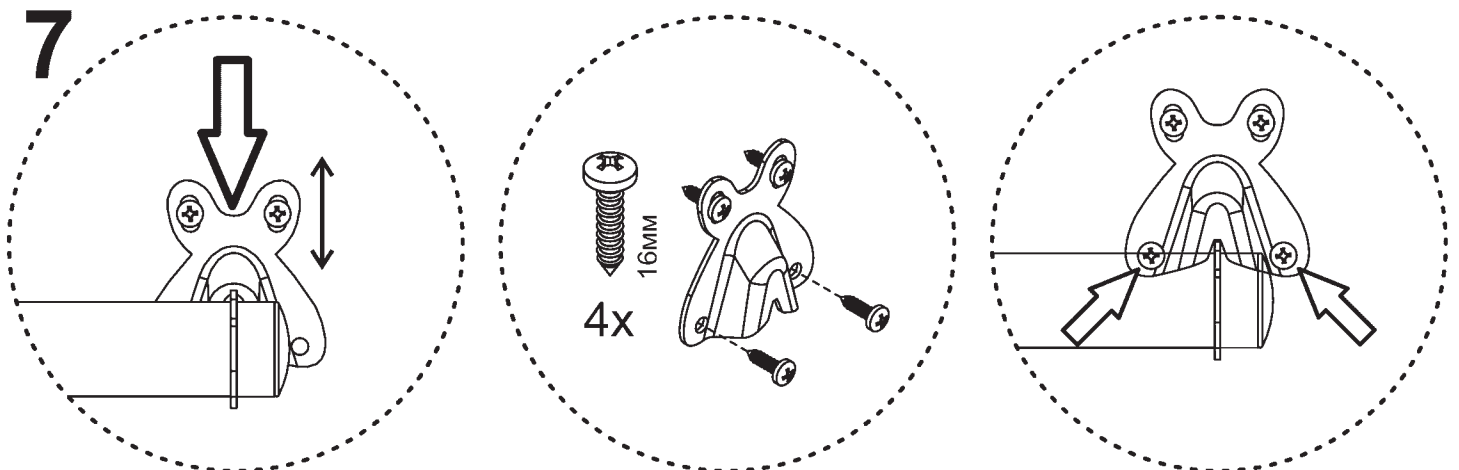

Ironing board set with accessories, metal mesh (MS)

4

16MM
14x

5

9 F

Фанера (F)
Sklejka (F)
Plywood (F)

L

1x