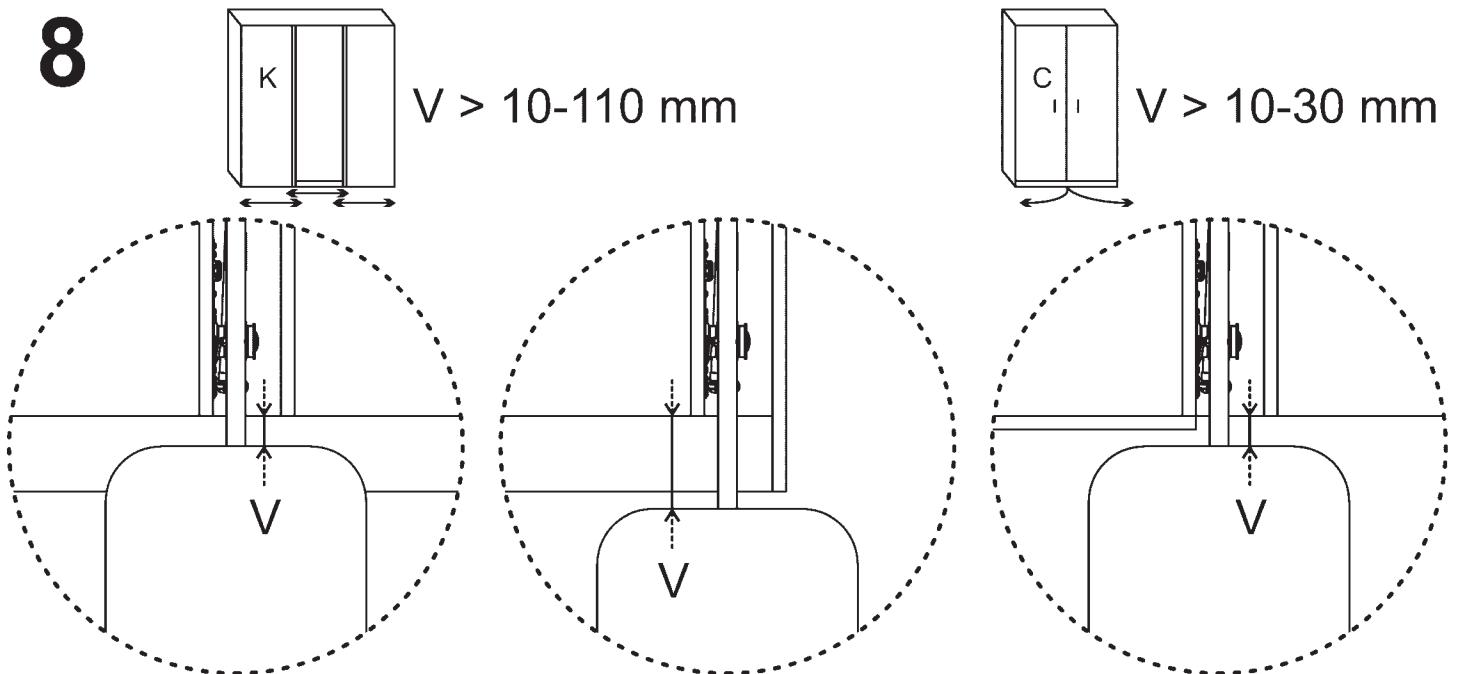

Ironing board set with accessories, metal mesh (MS)

4

16MM
14x

5

9 F

Фанера (F)
Sklejka (F)
Plywood (F)

L

1x