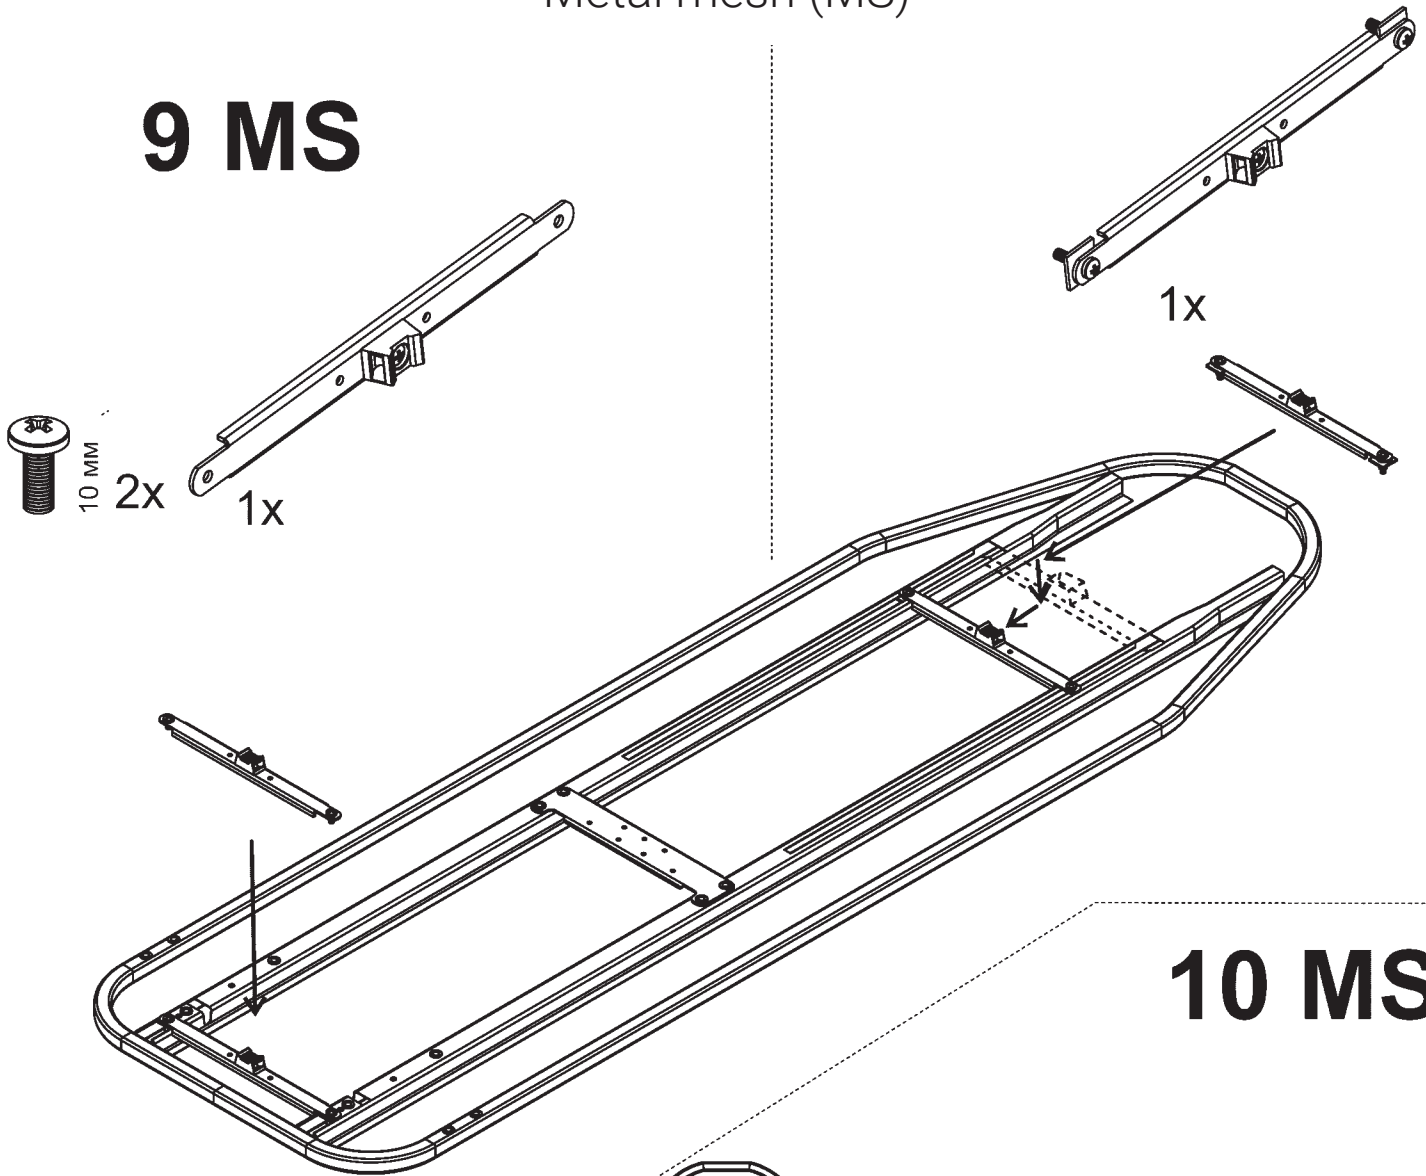

Металева сітка (MS)
Metalowa siatka (MS)
Metal mesh (MS)

9 MS

10 MS