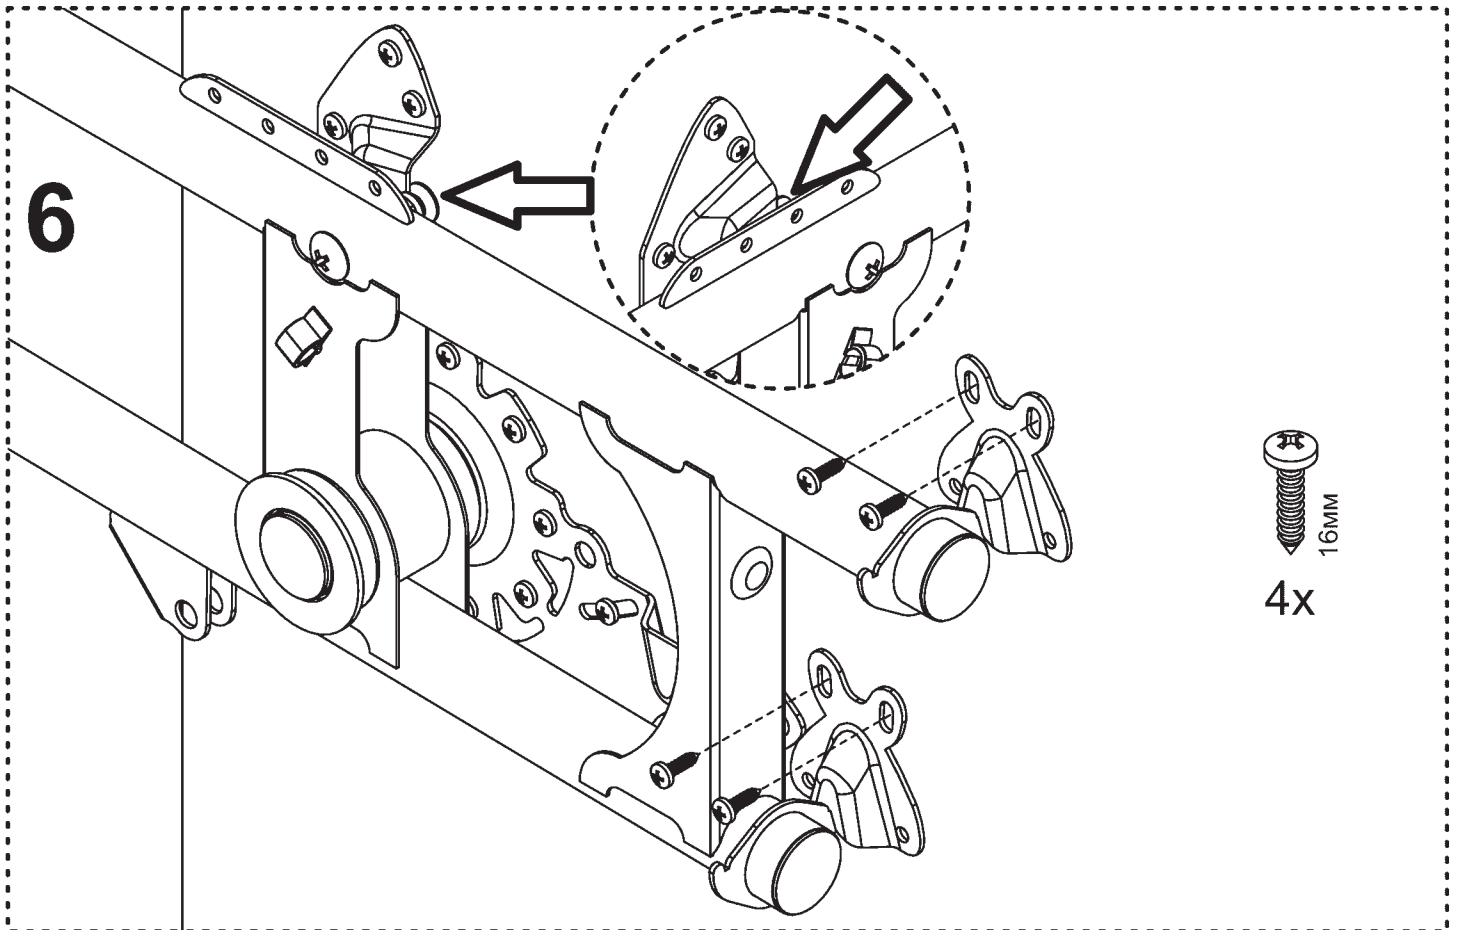

Ironing board set with accessories, metal mesh (MS)

4

16MM
14x

5

9 F

Фанера (F)
Sklejka (F)
Plywood (F)

L

1x