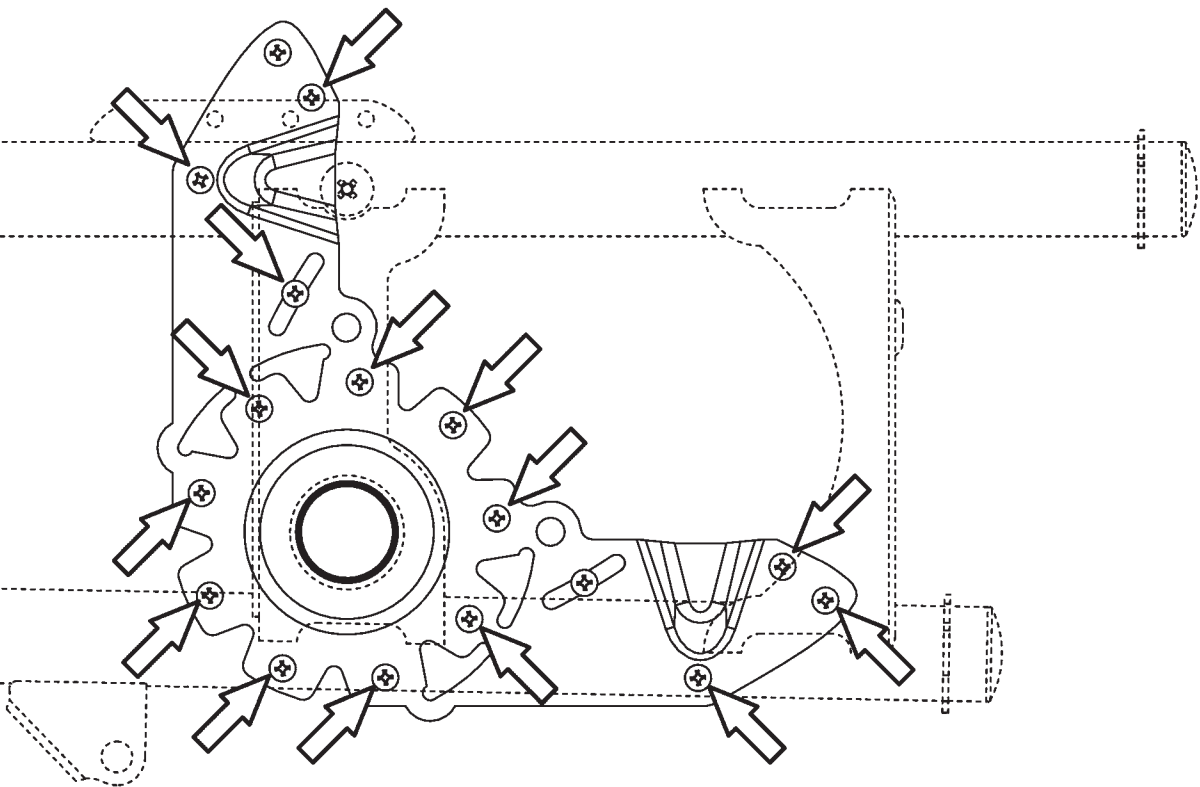

Ironing board set with accessories, metal mesh (MS)

4

16MM
14x

5

9 F

Фанера (F)
Sklejka (F)
Plywood (F)

L

1x