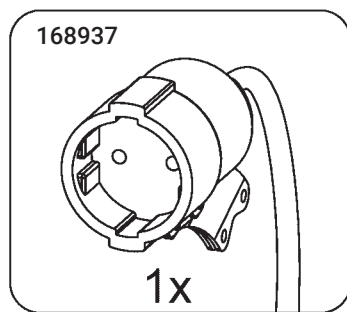

Ironing board set with accessories, metal mesh (MS)

4

16MM
14x

5

9 F

Фанера (F)
Sklejka (F)
Plywood (F)

L

1x